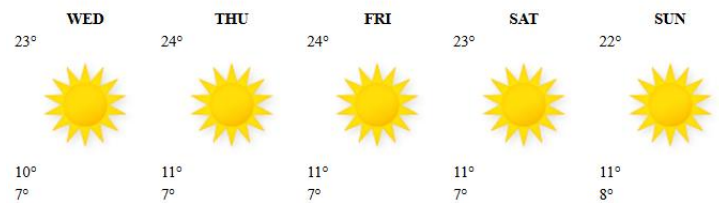

GWERU

HARARE

MARONDERA

MASVINGO

MUTARE

HOLIDAY RESORTS FORECAST: WEDNESDAY 27 – SUNDAY 31 MAY 2026

BINGA

CHIMANIMANI