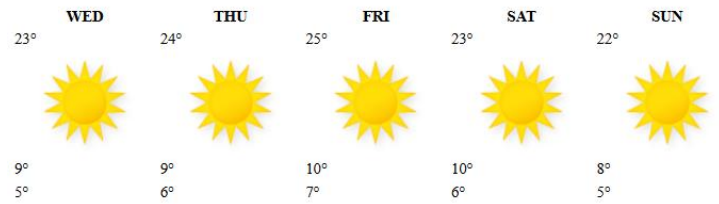

MAIN CITIES FORECAST: WEDNESDAY 27 – SUNDAY 31 MAY 2026

BINDURA

BULAWAYO

CHINHOYI

KADOMA

KWEKWE

LUPANE

GWANDA

GWERU

HARARE

MARONDERA

MASVINGO

MUTARE