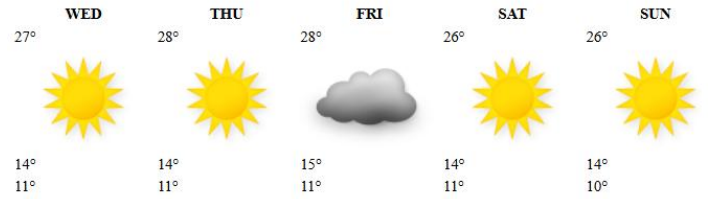

GWERU

HARARE

MARONDERA

MASVINGO

MUTARE

HOLIDAY RESORTS FORECAST: WEDNESDAY 27 – SUNDAY 31 MAY 2026

BINGA

CHIMANIMANI

CHINHOYICAVES

HWANGENATPARK

KARIBA

MATOBO

GONAREZHOU

GREATZIMBABWE

HOTSPRINGS

NYANGA