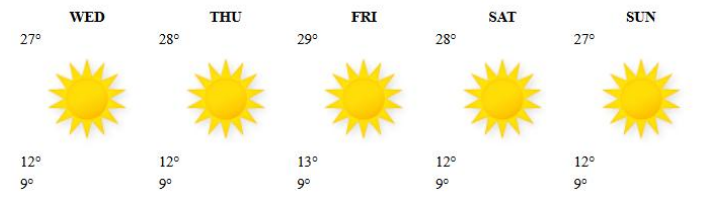

HOLIDAY RESORTS FORECAST: WEDNESDAY 27 – SUNDAY 31 MAY 2026

BINGA

CHIMANIMANI

CHINHOYICAVES

HWANGENATPARK

KARIBA

MATOBO

GONAREZHOU

GREATZIMBABWE

HOTSPRINGS

NYANGA

VICFALLS

VUMBA