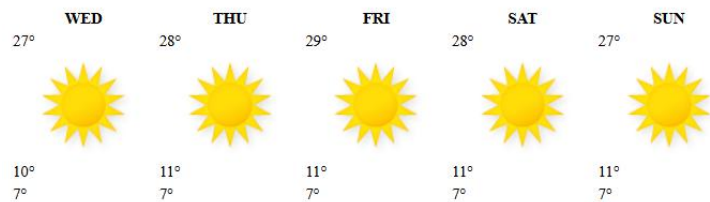

Mostly sunny and warm by day; though cold at first, with a chance of slight ground frost in Matopos, Rusape and Nyanga except for areas along the Zambezi Valley which should be mild.

Actions to Take:

- Ensure the young and elderly are kept warm.
- Implement frost protection measures where necessary

MAIN CITIES FORECAST: WEDNESDAY 27 – SUNDAY 31 MAY 2026

BINDURA

BULAWAYO

CHINHOYI

KADOMA

KWEKWE

LUPANE

GWANDA

GWERU

HARARE

MARONDERA

MASVINGO

MUTARE

HOLIDAY RESORTS FORECAST: WEDNESDAY 27 – SUNDAY 31 MAY 2026

BINGA

CHIMANIMANI