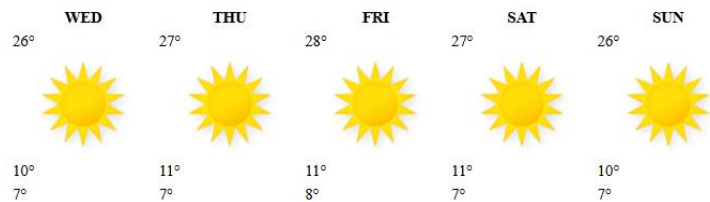

Mostly sunny and warm by day; though cold at first, with a chance of slight ground frost in Matopos, Rusape and Nyanga except for areas along the Zambezi Valley which should be mild.

Actions to Take:

- Ensure the young and elderly are kept warm.
- Implement frost protection measures where necessary

MAIN CITIES FORECAST: WEDNESDAY 27 – SUNDAY 31 MAY 2026

BINDURA

BULAWAYO

CHINHOYI

KADOMA

KWEKWE

LUPANE

GWANDA

GWERU

HARARE

MARONDERA

MASVINGO

MUTARE

HOLIDAY RESORTS FORECAST: WEDNESDAY 27 – SUNDAY 31 MAY 2026

BINGA

CHIMANIMANI