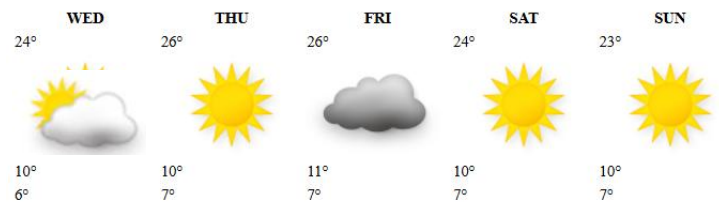

GWERU

HARARE

MARONDERA

MASVINGO

MUTARE

HOLIDAY RESORTS FORECAST: WEDNESDAY 27 – SUNDAY 31 MAY 2026

BINGA

CHIMANIMANI