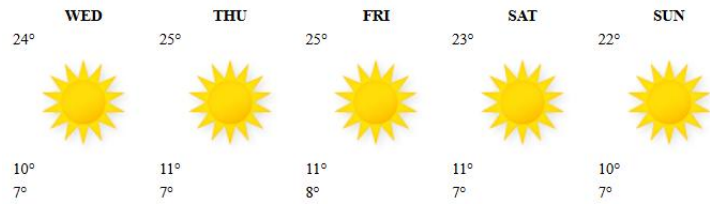

MAIN CITIES FORECAST: WEDNESDAY 27 – SUNDAY 31 MAY 2026

BINDURA

BULAWAYO

CHINHOYI

KADOMA

KWEKWE

LUPANE

GWANDA

GWERU

HARARE

MARONDERA

MASVINGO

MUTARE