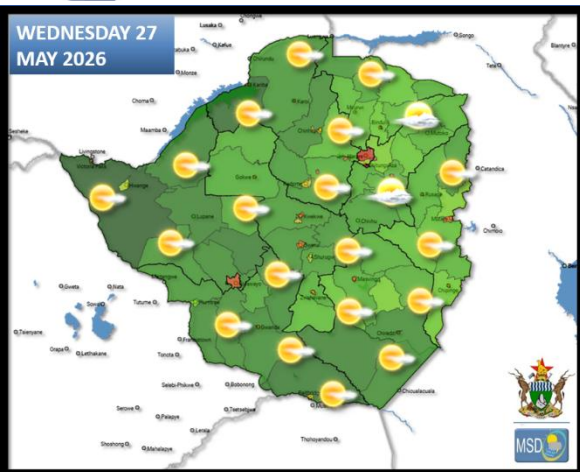

Weather Report & Forecast

SATELLITE-BASED GLANCE INTO TODAY, TUESDAY 26 MAY 2026.

Patchy cloud cover that cleared by mid-morning prevailed across Matabeleland South, Bulawayo Metropolitan, Mashonaland West as well as southern parts of Midlands, Mashonaland East. Meanwhile, fog was observed in Marondera, Gwanda, Zvishavane and much of Masvingo province. Elsewhere, there were clear skies with cool conditions over much of the country.

By afternoon, it became mostly sunny and mild countrywide.

FORECAST FOR TOMORROW: WEDNESDAY 27 MAY 2026

All Areas:

Clear skies and cold morning conditions, with a chance of slight ground frost in Plumtree, Matopos and Rusape. Areas along the Zambezi Valley are expected to remain mild. Mostly sunny and warm conditions as the day progresses, though cool towards evening.

Mostly sunny and warm by day; though cold at first, with a chance of slight ground frost in Matopos, Rusape and Nyanga except for areas along the Zambezi Valley which should be mild.

Actions to Take:

- Ensure the young and elderly are kept warm.
- Implement frost protection measures where necessary