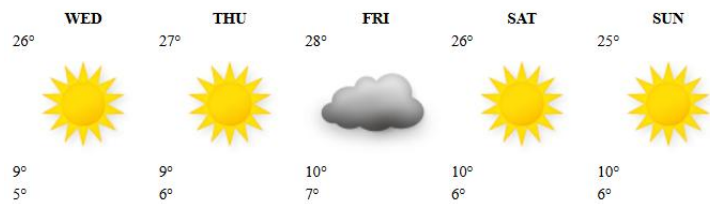

Mostly sunny and warm by day; though cold at first, with a chance of slight ground frost in Matopos, Rusape and Nyanga except for areas along the Zambezi Valley which should be mild.

Actions to Take:

- Ensure the young and elderly are kept warm.
- Implement frost protection measures where necessary

MAIN CITIES FORECAST: WEDNESDAY 27 – SUNDAY 31 MAY 2026

BINDURA

BULAWAYO

CHINHOYI

KADOMA

KWEKWE

LUPANE

GWANDA