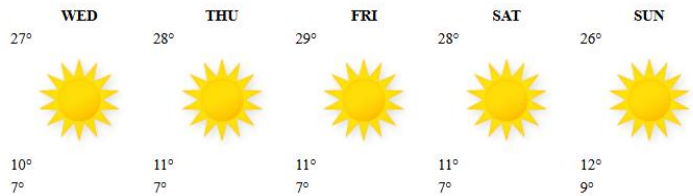

HWANGENATPARK