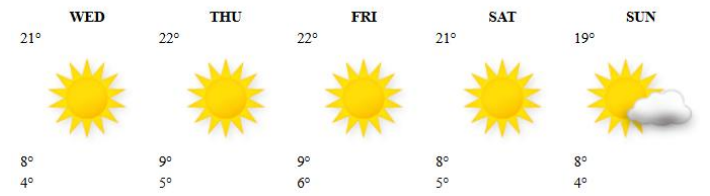

GWERU

HARARE

MARONDERA

MASVINGO

MUTARE

HOLIDAY RESORTS FORECAST: WEDNESDAY 27 – SUNDAY 31 MAY 2026

BINGA

CHIMANIMANI

CHINHOYICAVES

HWANGENATPARK

KARIBA

MATOBO

GONAREZHOU

GREATZIMBABWE

HOTSPRINGS

NYANGA