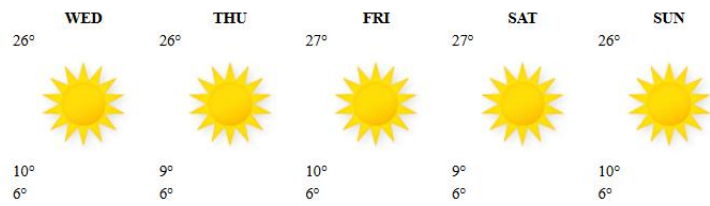

MAIN CITIES FORECAST: WEDNESDAY 27 – SUNDAY 31 MAY 2026

BINDURA