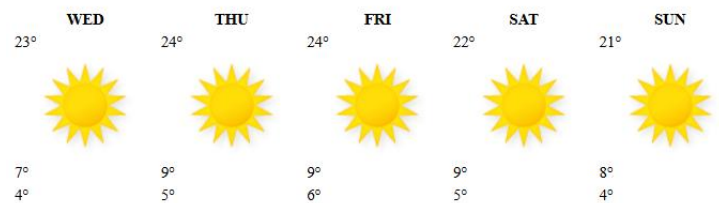

MAIN CITIES FORECAST: WEDNESDAY 27 – SUNDAY 31 MAY 2026

BINDURA

BULAWAYO

CHINHOYI

KADOMA

KWEKWE

LUPANE

GWANDA

GWERU

HARARE

MARONDERA

MASVINGO

MUTARE