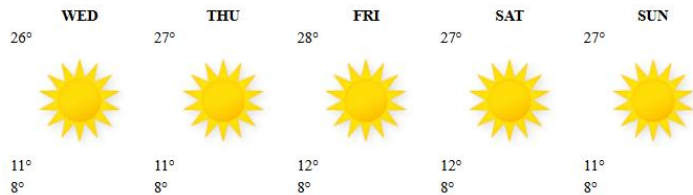

CHINHOYICAVES