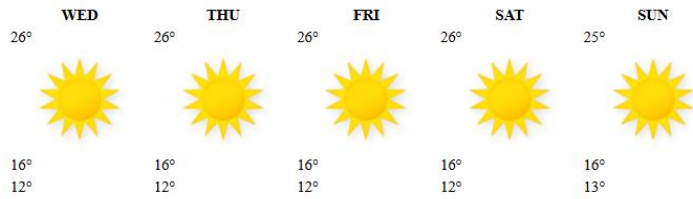

GWERU

HARARE

MARONDERA

MASVINGO

MUTARE

HOLIDAY RESORTS FORECAST: WEDNESDAY 27 – SUNDAY 31 MAY 2026

BINGA

CHIMANIMANI