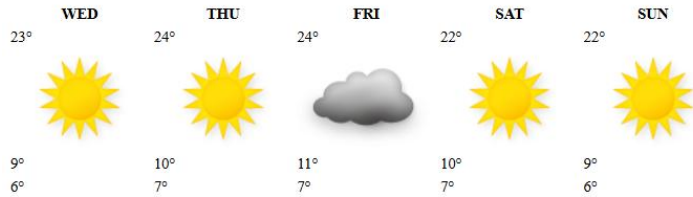

GWERU

HARARE

MARONDERA

MASVINGO

MUTARE

HOLIDAY RESORTS FORECAST: WEDNESDAY 27 – SUNDAY 31 MAY 2026

BINGA

CHIMANIMANI