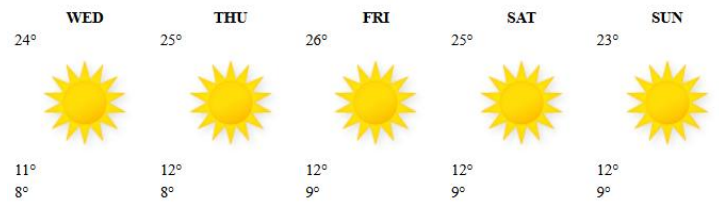

Mostly sunny and warm by day; though cold at first, with a chance of slight ground frost in Matopos, Rusape and Nyanga except for areas along the Zambezi Valley which should be mild.

Actions to Take:

- Ensure the young and elderly are kept warm.
- Implement frost protection measures where necessary

MAIN CITIES FORECAST: WEDNESDAY 27 – SUNDAY 31 MAY 2026

BINDURA

BULAWAYO

CHINHOYI

KADOMA

KWEKWE

LUPANE

GWANDA

GWERU

HARARE

MARONDERA

MASVINGO

MUTARE

HOLIDAY RESORTS FORECAST: WEDNESDAY 27 – SUNDAY 31 MAY 2026

BINGA

CHIMANIMANI