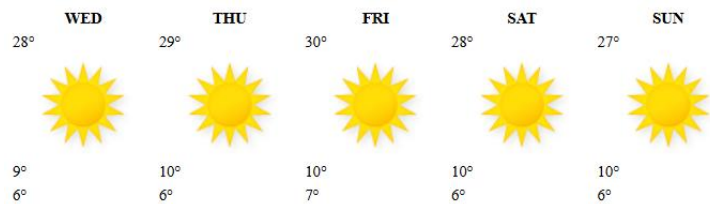

Mostly sunny and warm by day; though cold at first, with a chance of slight ground frost in Matopos, Rusape and Nyanga except for areas along the Zambezi Valley which should be mild.

Actions to Take:

- Ensure the young and elderly are kept warm.
- Implement frost protection measures where necessary

MAIN CITIES FORECAST: WEDNESDAY 27 – SUNDAY 31 MAY 2026

BINDURA

BULAWAYO

CHINHOYI

KADOMA

KWEKWE

LUPANE

GWANDA