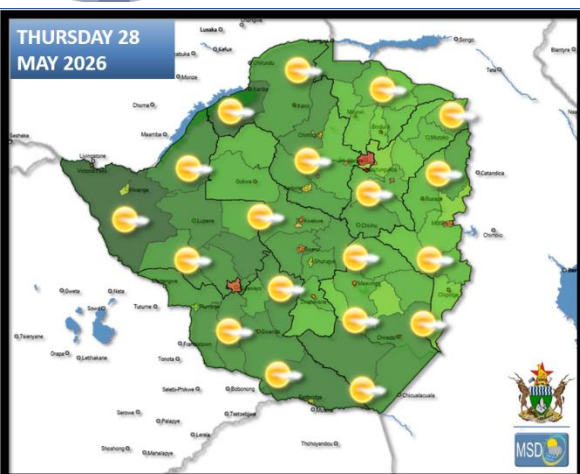

WEATHER OUTLOOK FOR: THURSDAY 28 MAY 2026

Countrywide:

Mostly sunny and warm by day; though cold at first, with a chance of slight ground frost in Matopos, Rusape and Nyanga except for areas along the Zambezi Valley which should be mild.

Actions to Take:

- Ensure the young and elderly are kept warm.
- Implement frost protection measures where necessary