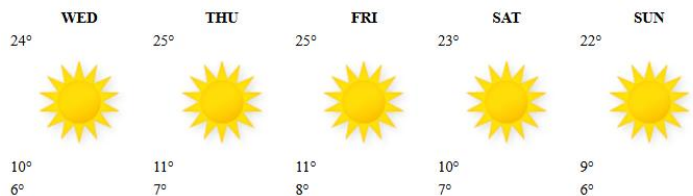

GWERU

HARARE

MARONDERA

MASVINGO

MUTARE

HOLIDAY RESORTS FORECAST: WEDNESDAY 27 – SUNDAY 31 MAY 2026

BINGA

CHIMANIMANI

CHINHOYICAVES

HWANGENATPARK

KARIBA

MATOBO

GONAREZHOU

GREATZIMBABWE

HOTSPRINGS

NYANGA