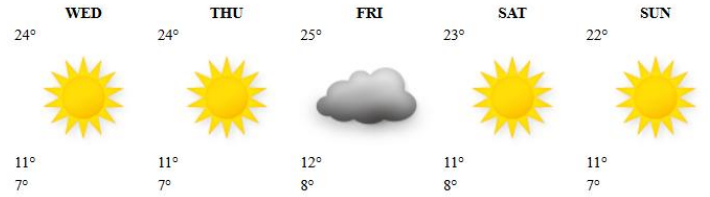

GWERU

HARARE

MARONDERA

MASVINGO

MUTARE

HOLIDAY RESORTS FORECAST: WEDNESDAY 27 – SUNDAY 31 MAY 2026

BINGA

CHIMANIMANI

CHINHOYICAVES

HWANGENATPARK

KARIBA

MATOBO

GONAREZHOU

GREATZIMBABWE

HOTSPRINGS

NYANGA