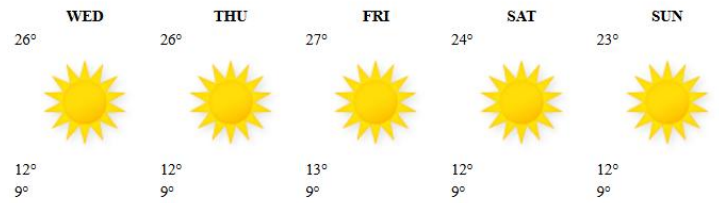

Mostly sunny and warm by day; though cold at first, with a chance of slight ground frost in Matopos, Rusape and Nyanga except for areas along the Zambezi Valley which should be mild.

Actions to Take:

- Ensure the young and elderly are kept warm.
- Implement frost protection measures where necessary

MAIN CITIES FORECAST: WEDNESDAY 27 – SUNDAY 31 MAY 2026

BINDURA

BULAWAYO

CHINHOYI

KADOMA

KWEKWE

LUPANE

GWANDA