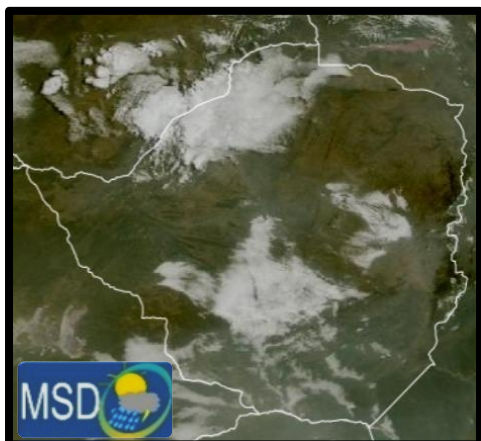

Weather Report & Forecast

SATELLITE-BASED GLANCE INTO TODAY, TUESDAY 26 MAY 2026.

Patchy cloud cover that cleared by mid-morning prevailed across Matabeleland South, Bulawayo Metropolitan, Mashonaland West as well as southern parts of Midlands, Mashonaland East. Meanwhile, fog was observed in Marondera, Gwanda, Zvishavane and much of Masvingo province. Elsewhere, there were clear skies with cool conditions over much of the country.

By afternoon, it became mostly sunny and mild countrywide.

FORECAST FOR TOMORROW: WEDNESDAY 27 MAY 2026

All Areas:

Clear skies and cold morning conditions, with a chance of slight ground frost in Plumtree, Matopos and Rusape. Areas along the Zambezi Valley are expected to remain mild. Mostly sunny and warm conditions as the day progresses, though cool towards evening.

Mostly sunny and warm by day; though cold at first, with a chance of slight ground frost in Matopos, Rusape and Nyanga except for areas along the Zambezi Valley which should be mild.

Actions to Take:

- Ensure the young and elderly are kept warm.
- Implement frost protection measures where necessary