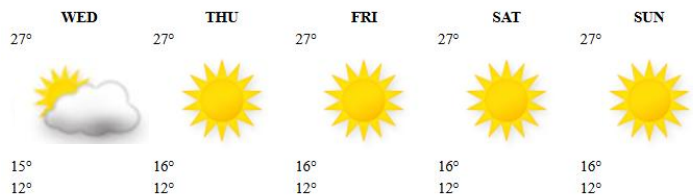

HOLIDAY RESORTS FORECAST: WEDNESDAY 27 – SUNDAY 31 MAY 2026

BINGA

CHIMANIMANI

CHINHOYICAVES

HWANGENATPARK

KARIBA

MATOBO

GONAREZHOU

GREATZIMBABWE

HOTSPRINGS

NYANGA

VICFALLS

VUMBA