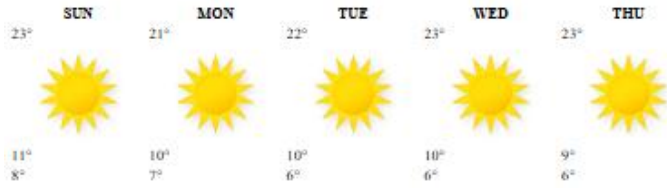

CHIMANIMANI