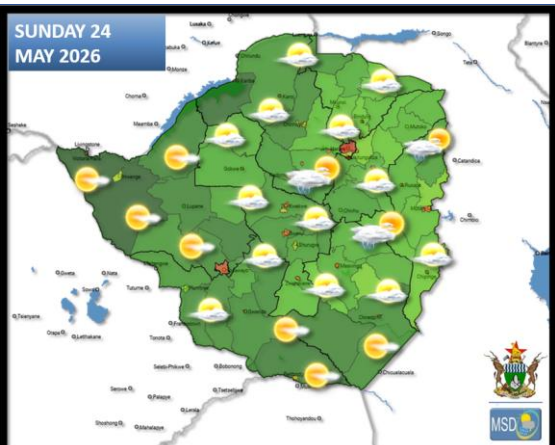

## SATELLITE-BASED GLANCE INTO TODAY, SATURDAY 23 MAY 2026.

Clear skies and cold morning conditions prevailed across much of the country, except in the extreme northern districts where it was cloudy and cool.

As the day progressed, partly cloudy and warm conditions spread across all areas.

### FORECAST FOR TOMORROW: SUNDAY 24 MAY 2026

**Harare Metropolitan, Midlands, Bulawayo Metropolitan, northern parts of Masvingo, Manicaland and all Mashonaland provinces.**

Actions to Take:

Partly cloudy and warm for much of the day with a chance of isolated showers in some areas. Cold in the morning and cool towards evening.