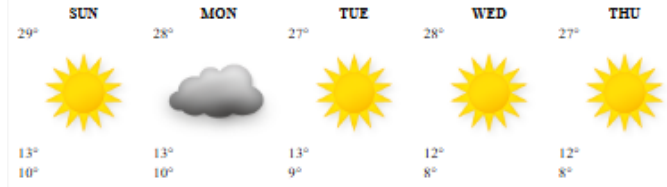

HWANGENATPARK