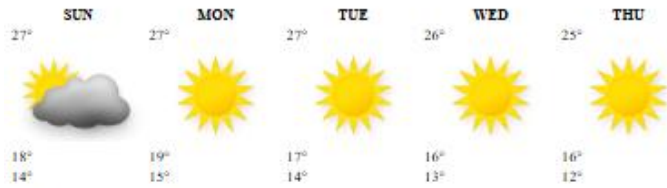

HOLIDAY RESORTS FORECAST: SUNDAY 24– WEDNESDAY 27 MAY 2026

BINGA