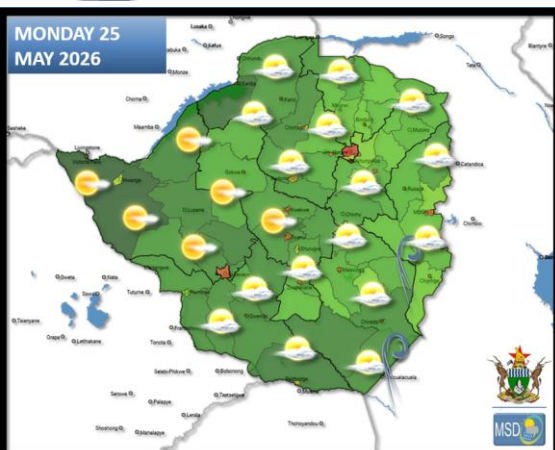

### FORECAST FOR TOMORROW: SUNDAY 24 MAY 2026

**Harare Metropolitan, Midlands, Bulawayo Metropolitan, northern parts of Masvingo, Manicaland and all Mashonaland provinces.**

Actions to Take:

Partly cloudy and warm for much of the day with a chance of isolated showers in some areas. Cold in the morning and cool towards evening.

- **Always remember that; when thunder roars, it is best to be indoors: even in winter.**

**All Matabeleland, and southern parts of Masvingo.**

Actions to Take:

Cold in the morning becoming warm by afternoon with mostly sunny skies. Cold towards evening.

### WEATHER OUTLOOK FOR: MONDAY 25 MAY 2026

**Harare Metropolitan, Midlands, Bulawayo Metropolitan and all Mashonaland provinces.**

**Matabeleland North Province**

**Matabeleland South, Masvingo and Manicaland Province.**