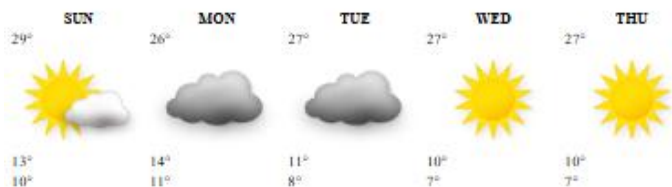

MAIN CITIES FORECAST: SUNDAY 24– WEDNESDAY 27 MAY 2026

BINDURA

BULAWAYO

CHINHOIYI

KADOMA

KWEKWE

LUPANE

GWANDA

GWERU

HARARE

MARONDERA

MASVINGO

MUTARE