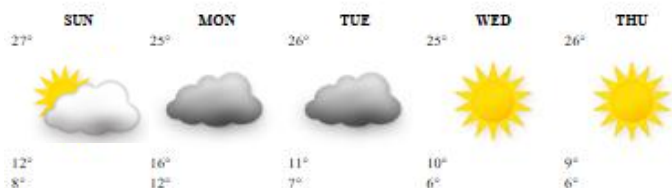

MAIN CITIES FORECAST: SUNDAY 24– WEDNESDAY 27 MAY 2026

BINDURA