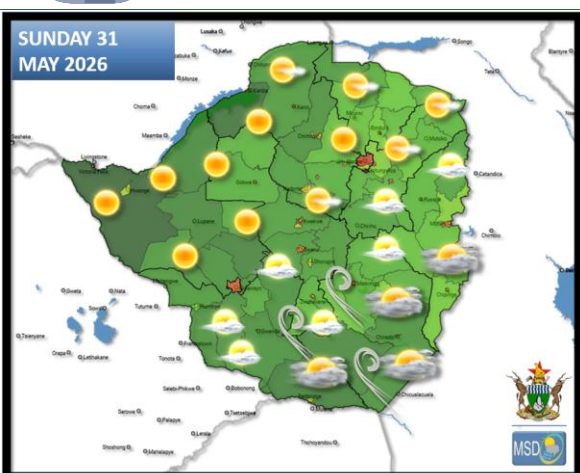

## SATELLITE-BASED GLANCE INTO TODAY, SATURDAY 30 MAY 2026.

This morning, much of the country experienced cold conditions, with the exception of localized areas in Mashonaland West, Masvingo, and the southern districts of Masvingo, which had cool conditions. However, very cold conditions were observed at **Gweru (2°C), Makoholi (4°C), Chivhu (2°C), and Marondera (4°C)**. As the day progressed, relatively cold southerly winds were advected into the southern and eastern parts of the country, resulting in partly cloudy and mild conditions. The remainder of the country experienced predominantly sunny and mild conditions.

## FORECAST FOR TOMORROW: SUNDAY 31 MAY 2026

**Matabeleland South, Masvingo, Bulawayo Metropolitan, Manicaland provinces:**  
**Midlands, Harare Metropolitan, Matabeleland North and all Mashonaland provinces:**