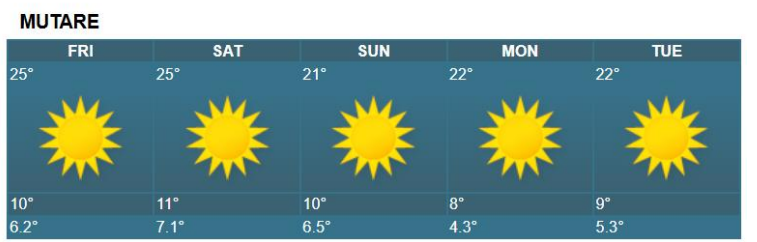

ALL AREAS:

Cold at first under clear skies with a chance of ground frost in areas such as Matopos, Gwanda, Makoholi, Rusape and Nyanga. Warm in the afternoon and cold overnight.

Actions to Take:

- Ensure the young and elderly are kept warm especially in the morning and overnight.
- Implement frost prevention measures where necessary, with advice from Agricultural Business Advisory Officer
- Monitor temperature within fowl runs and adjust accordingly, with advice from your local Agricultural Business Advisory Officer

WEATHER OUTLOOK FOR: SATURDAY 13 JUNE 2026

ALL AREAS:

Cold and clear in the morning with a chance of slight to moderate ground frost in elevated areas.

It should be warm by afternoon and cold towards the evening

MAIN CITIES FORECAST: FRIDAY 12 JUNE – TUESDAY 16 JUNE 2026

HOLIDAY RESORTS FORECAST: FRIDAY 12 JUNE – TUESDAY 16 JUNE 2026

BINGA

CHINHOYICAVES

GREATZIMBABWE

HWANGENATPARK

MATOBO

VICFALLS