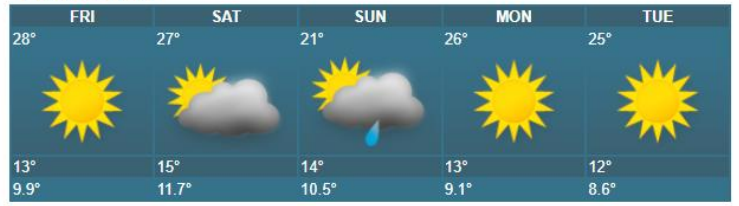

GONAREZHOU