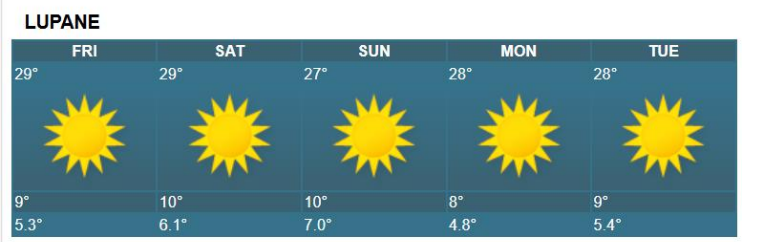

ALL AREAS:

Cold at first under clear skies with a chance of ground frost in areas such as Matopos, Gwanda, Makoholi, Rusape and Nyanga. Warm in the afternoon and cold overnight.

Actions to Take:

- Ensure the young and elderly are kept warm especially in the morning and overnight.
- Implement frost prevention measures where necessary, with advice from Agricultural Business Advisory Officer
- Monitor temperature within fowl runs and adjust accordingly, with advice from your local Agricultural Business Advisory Officer

WEATHER OUTLOOK FOR: SATURDAY 13 JUNE 2026

ALL AREAS:

Cold and clear in the morning with a chance of slight to moderate ground frost in elevated areas.

It should be warm by afternoon and cold towards the evening

MAIN CITIES FORECAST: FRIDAY 12 JUNE – TUESDAY 16 JUNE 2026

HOLIDAY RESORTS FORECAST: FRIDAY 12 JUNE – TUESDAY 16 JUNE 2026

BINGA

CHINHOYICAVES

GREATZIMBABWE

HWANGENATPARK

MATOBO

VICFALLS