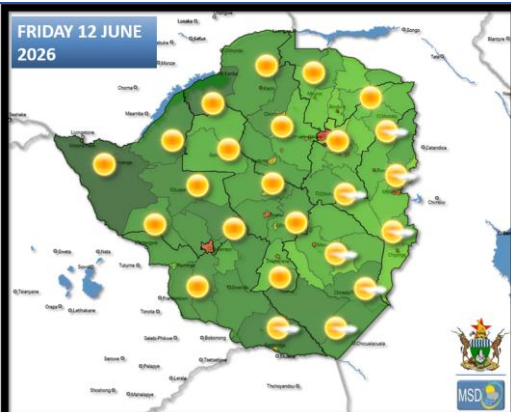

Weather Report & Forecast

SATELLITE-BASED GLANCE INTO TODAY, THURSDAY 11 JUNE 2026

Cold conditions were experienced across much of the country this morning, with patchy cloudy cover in parts of Matabeleland South, southern parts of Midlands and Masvingo provinces. Slight ground frost occurred in **Nyanga (2°C)** and **Rusape (2°C)**.

By afternoon, mostly sunny skies and light winds prevailed over much of the country, resulting in warm daytime conditions. Temperatures gradually declined towards evening, leading to a return of cold conditions.

ALL AREAS:

Cold at first under clear skies with a chance of ground frost in areas such as Matopos, Gwanda, Makoholi, Rusape and Nyanga. Warm in the afternoon and cold overnight.

Actions to Take:

- Ensure the young and elderly are kept warm especially in the morning and overnight.
- Implement frost prevention measures where necessary, with advice from Agricultural Business Advisory Officer
- Monitor temperature within fowl runs and adjust accordingly, with advice from your local Agricultural Business Advisory Officer

WEATHER OUTLOOK FOR: SATURDAY 13 JUNE 2026

ALL AREAS:

Cold and clear in the morning with a chance of slight to moderate ground frost in elevated areas.

It should be warm by afternoon and cold towards the evening