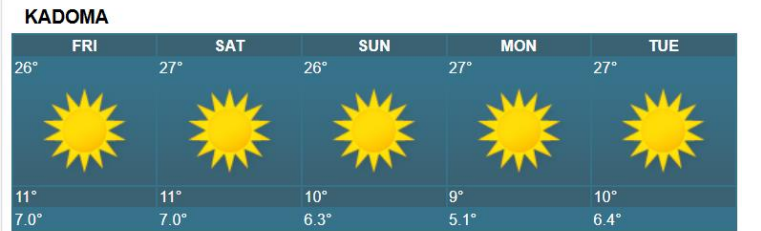

ALL AREAS:

Cold at first under clear skies with a chance of ground frost in areas such as Matopos, Gwanda, Makoholi, Rusape and Nyanga. Warm in the afternoon and cold overnight.

Actions to Take:

- Ensure the young and elderly are kept warm especially in the morning and overnight.
- Implement frost prevention measures where necessary, with advice from Agricultural Business Advisory Officer
- Monitor temperature within fowl runs and adjust accordingly, with advice from your local Agricultural Business Advisory Officer

WEATHER OUTLOOK FOR: SATURDAY 13 JUNE 2026

ALL AREAS:

Cold and clear in the morning with a chance of slight to moderate ground frost in elevated areas.

It should be warm by afternoon and cold towards the evening

MAIN CITIES FORECAST: FRIDAY 12 JUNE – TUESDAY 16 JUNE 2026

HOLIDAY RESORTS FORECAST: FRIDAY 12 JUNE – TUESDAY 16 JUNE 2026

BINGA

CHINHOYICAVES

GREATZIMBABWE

HWANGENATPARK

MATOBO

VICFALLS