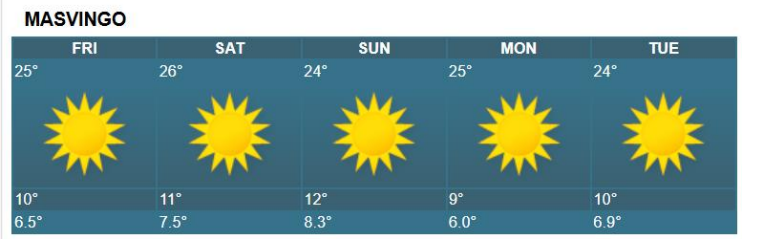

ALL AREAS:

Cold at first under clear skies with a chance of ground frost in areas such as Matopos, Gwanda, Makoholi, Rusape and Nyanga. Warm in the afternoon and cold overnight.

Actions to Take:

- Ensure the young and elderly are kept warm especially in the morning and overnight.
- Implement frost prevention measures where necessary, with advice from Agricultural Business Advisory Officer
- Monitor temperature within fowl runs and adjust accordingly, with advice from your local Agricultural Business Advisory Officer

WEATHER OUTLOOK FOR: SATURDAY 13 JUNE 2026

ALL AREAS:

Cold and clear in the morning with a chance of slight to moderate ground frost in elevated areas.

It should be warm by afternoon and cold towards the evening

MAIN CITIES FORECAST: FRIDAY 12 JUNE – TUESDAY 16 JUNE 2026

HOLIDAY RESORTS FORECAST: FRIDAY 12 JUNE – TUESDAY 16 JUNE 2026

BINGA

CHINHOYICAVES

GREATZIMBABWE

HWANGENATPARK

MATOBO

VICFALLS