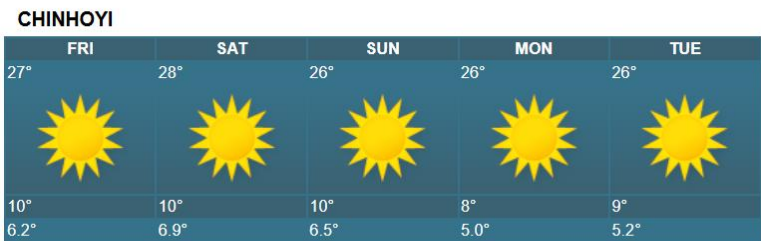

ALL AREAS:

Cold at first under clear skies with a chance of ground frost in areas such as Matopos, Gwanda, Makoholi, Rusape and Nyanga. Warm in the afternoon and cold overnight.

Actions to Take:

- Ensure the young and elderly are kept warm especially in the morning and overnight.
- Implement frost prevention measures where necessary, with advice from Agricultural Business Advisory Officer
- Monitor temperature within fowl runs and adjust accordingly, with advice from your local Agricultural Business Advisory Officer

WEATHER OUTLOOK FOR: SATURDAY 13 JUNE 2026

ALL AREAS:

Cold and clear in the morning with a chance of slight to moderate ground frost in elevated areas.

It should be warm by afternoon and cold towards the evening

MAIN CITIES FORECAST: FRIDAY 12 JUNE – TUESDAY 16 JUNE 2026

HOLIDAY RESORTS FORECAST: FRIDAY 12 JUNE – TUESDAY 16 JUNE 2026

BINGA

CHINHOYICAVES

GREATZIMBABWE

HWANGENATPARK

MATOBO

VICFALLS