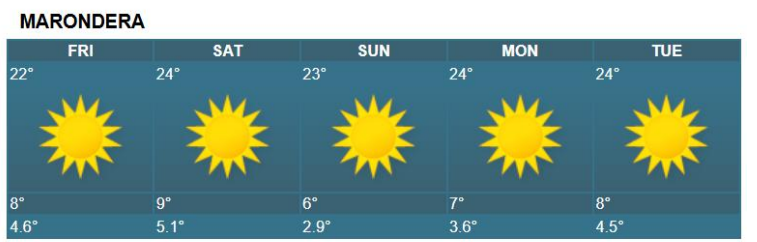

ALL AREAS:

Cold at first under clear skies with a chance of ground frost in areas such as Matopos, Gwanda, Makoholi, Rusape and Nyanga. Warm in the afternoon and cold overnight.

Actions to Take:

- Ensure the young and elderly are kept warm especially in the morning and overnight.
- Implement frost prevention measures where necessary, with advice from Agricultural Business Advisory Officer
- Monitor temperature within fowl runs and adjust accordingly, with advice from your local Agricultural Business Advisory Officer

WEATHER OUTLOOK FOR: SATURDAY 13 JUNE 2026

ALL AREAS:

Cold and clear in the morning with a chance of slight to moderate ground frost in elevated areas.

It should be warm by afternoon and cold towards the evening

MAIN CITIES FORECAST: FRIDAY 12 JUNE – TUESDAY 16 JUNE 2026

HOLIDAY RESORTS FORECAST: FRIDAY 12 JUNE – TUESDAY 16 JUNE 2026

BINGA

CHINHOYICAVES

GREATZIMBABWE

HWANGENATPARK

MATOBO

VICFALLS