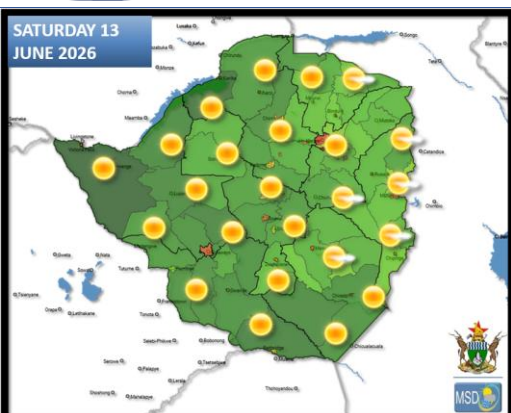

Weather Report & Forecast

SATELLITE-BASED GLANCE INTO TODAY, THURSDAY 11 JUNE 2026

Cold conditions were experienced across much of the country this morning, with patchy cloudy cover in parts of Matabeleland South, southern parts of Midlands and Masvingo provinces. Slight ground frost occurred in **Nyanga (2°C)** and **Rusape (2°C)**.

DRESS WARMLY | KEEP WARM
 ESPECIALLY IN THE EARLY MORNING HOURS & OVERNIGHT. ENSURE YOUNG CHILDREN, THE ELDERLY, & PERSON'S OF AN ILL DISPOSITION ARE KEPT WARM

FORECAST FOR TOMORROW: FRIDAY 12 JUNE 2026

ALL AREAS:

Cold at first under clear skies with a chance of ground frost in areas such as Matopos, Gwanda, Makoholi, Rusape and Nyanga. Warm in the afternoon and cold overnight.

Actions to Take:

- Ensure the young and elderly are kept warm especially in the morning and overnight.
- Implement frost prevention measures where necessary, with advice from Agricultural Business Advisory Officer
- Monitor temperature within fowl runs and adjust accordingly, with advice from your local Agricultural Business Advisory Officer

WEATHER OUTLOOK FOR: SATURDAY 13 JUNE 2026

ALL AREAS:

Cold and clear in the morning with a chance of slight to moderate ground frost in elevated areas.

It should be warm by afternoon and cold towards the evening