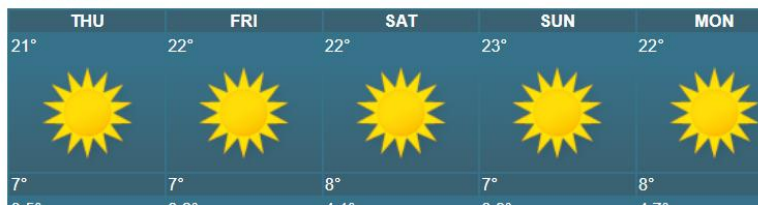

HOLIDAY RESORTS FORECAST: THURSDAY 11 JUNE – SUNDAY 15 JUNE 2026

BINGA

CHINHOYICAVES

GREATZIMBABWE

HWANGENATPARK

MATOBO

VICFALLS

CHIMANIMANI

GONAREZHOU

HOTSPRINGS

KARIBA

NYANGA

VUMBA