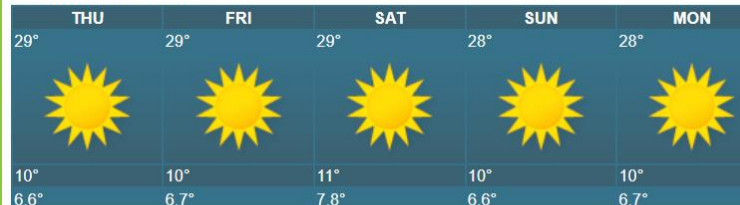

WEATHER OUTLOOK FOR: FRIDAY 12 JUNE 2026

ALL AREAS: Cold in the morning under clear skies with a chance of slight to moderate ground frost in elevated areas.

It should be warm as the day progresses and cold towards the evening

MAIN CITIES FORECAST: THURSDAY 11 JUNE – MONDAY 15 JUNE 2026

HOLIDAY RESORTS FORECAST: THURSDAY 11 JUNE – SUNDAY 15 JUNE 2026

BINGA

CHINHOYICAVES

GREATZIMBABWE

HWANGENATPARK

MATOBO

VICFALLS