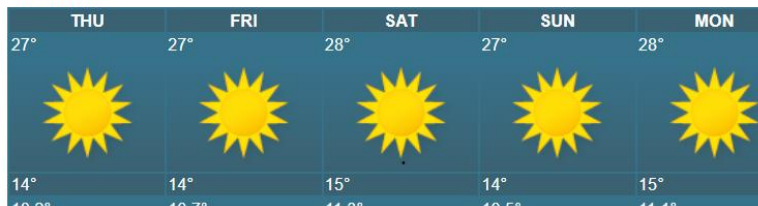

HOLIDAY RESORTS FORECAST: THURSDAY 11 JUNE – SUNDAY 15 JUNE 2026

BINGA

CHINHOYICAVES

GREATZIMBABWE

HWANGENATPARK

MATOBO

VICFALLS

CHIMANIMANI

GONAREZHOU

HOTSPRINGS

KARIBA

NYANGA

VUMBA