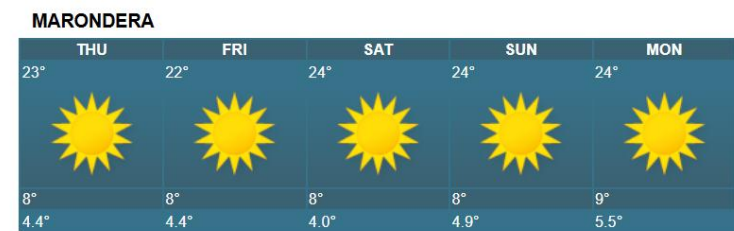

WEATHER OUTLOOK FOR: FRIDAY 12 JUNE 2026

ALL AREAS: Cold in the morning under clear skies with a chance of slight to moderate ground frost in elevated areas.

It should be warm as the day progresses and cold towards the evening

MAIN CITIES FORECAST: THURSDAY 11 JUNE – MONDAY 15 JUNE 2026

HOLIDAY RESORTS FORECAST: THURSDAY 11 JUNE – SUNDAY 15 JUNE 2026

BINGA

CHINHOYICAVES

GREATZIMBABWE

HWANGENATPARK

MATOBO

VICFALLS