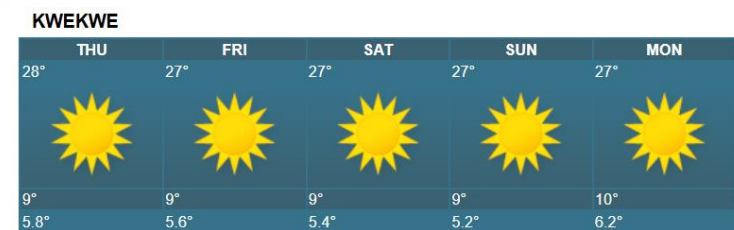

Matabeleland North, Bulawayo Metropolitan, Midlands, Harare Metropolitan, and all Mashonaland provinces: Clear skies and cold conditions at first becoming sunny and warm in the afternoon. Cold conditions overnight.

WEATHER OUTLOOK FOR: FRIDAY 12 JUNE 2026

ALL AREAS: Cold in the morning under clear skies with a chance of slight to moderate ground frost in elevated areas.

It should be warm as the day progresses and cold towards the evening

MAIN CITIES FORECAST: THURSDAY 11 JUNE – MONDAY 15 JUNE 2026

HOLIDAY RESORTS FORECAST: THURSDAY 11 JUNE – SUNDAY 15 JUNE 2026

BINGA

CHINHOYICAVES

GREATZIMBABWE

HWANGENATPARK

MATOBO

VICFALLS