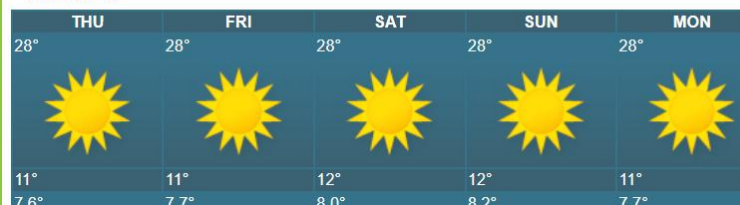

WEATHER OUTLOOK FOR: FRIDAY 12 JUNE 2026

ALL AREAS: Cold in the morning under clear skies with a chance of slight to moderate ground frost in elevated areas.

It should be warm as the day progresses and cold towards the evening

MAIN CITIES FORECAST: THURSDAY 11 JUNE – MONDAY 15 JUNE 2026

HOLIDAY RESORTS FORECAST: THURSDAY 11 JUNE – SUNDAY 15 JUNE 2026

BINGA

CHINHOYICAVES

GREATZIMBABWE

HWANGENATPARK

MATOBO

VICFALLS