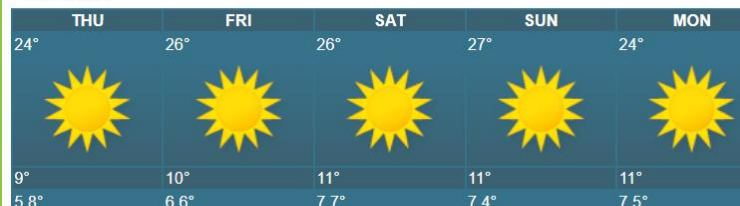

WEATHER OUTLOOK FOR: FRIDAY 12 JUNE 2026

ALL AREAS: Cold in the morning under clear skies with a chance of slight to moderate ground frost in elevated areas.

It should be warm as the day progresses and cold towards the evening

MAIN CITIES FORECAST: THURSDAY 11 JUNE – MONDAY 15 JUNE 2026

HOLIDAY RESORTS FORECAST: THURSDAY 11 JUNE – SUNDAY 15 JUNE 2026

BINGA

CHINHOYICAVES

GREATZIMBABWE

HWANGENATPARK

MATOBO

VICFALLS