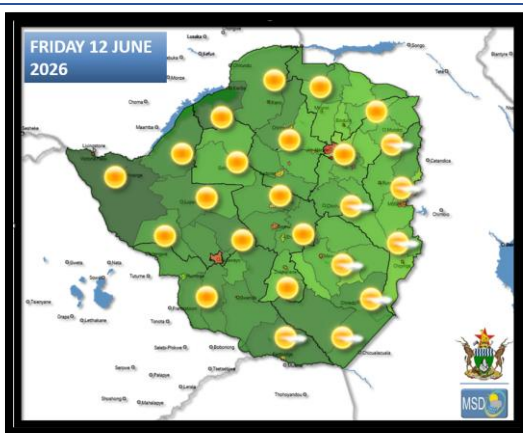

WEATHER OUTLOOK FOR: FRIDAY 12 JUNE 2026

ALL AREAS: Cold in the morning under clear skies with a chance of slight to moderate ground frost in elevated areas.

It should be warm as the day progresses and cold towards the evening

Actions to Take:

- Monitor temperature within fowl runs and adjust accordingly, with advice from your local ABAO.
- Implement frost prevention measures where necessary, with advice from Agritex Officer