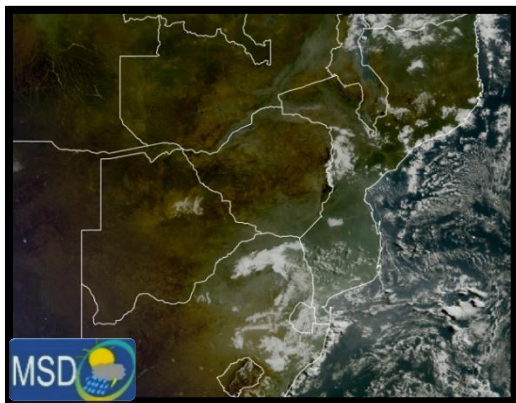

SATELLITE-BASED GLANCE INTO TODAY, WEDNESDAY 10 JUNE 2026

Slight ground frost occurred in **Chivhu (0°C), Chipinge (0°C), Matopos (1°C), Nkayi (2°C), and Nyanga (2°C)** with very cold conditions over the Highveld stretching from **Matopos** through to **Henderson**.

FORECAST FOR TOMORROW: THURSDAY 11 JUNE 2026

Matabeleland South, Masvingo and Manicaland provinces: Partly cloudy and cold conditions in the morning becoming mild in the afternoon. Cold conditions overnight.