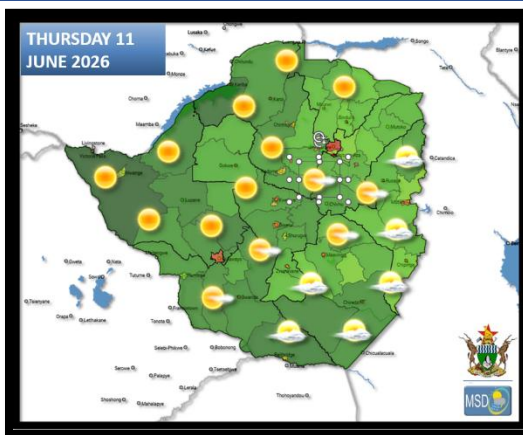

SATELLITE-BASED GLANCE INTO TODAY, WEDNESDAY 10 JUNE 2026

Slight ground frost occurred in **Chivhu (0°C), Chipinge (0°C), Matopos (1°C), Nkayi (2°C), and Nyanga (2°C)** with very cold conditions over the Highveld stretching from **Matopos** through to **Henderson**.

FORECAST FOR TOMORROW: THURSDAY 11 JUNE 2026

Matabeleland South, Masvingo and Manicaland provinces: Partly cloudy and cold conditions in the morning becoming mild in the afternoon. Cold conditions overnight.

Matabeleland North, Bulawayo Metropolitan, Midlands, Harare Metropolitan, and all Mashonaland provinces: Clear skies and cold conditions at first becoming sunny and warm in the afternoon. Cold conditions overnight.