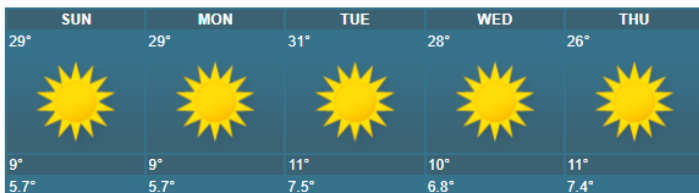

HWANGENATPARK