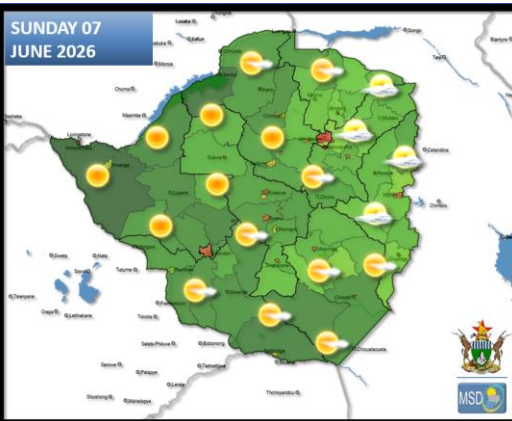

## SATELLITE-BASED GLANCE INTO TODAY, SATURDAY 06 JUNE 2026

Mostly cloudy and cold conditions prevailed over much of the country this morning. As the day progressed, isolated thundershowers developed across Harare Metropolitan, northern parts of Manicaland, and Mashonaland East provinces with hail occurring in some areas. Towards evening, temperatures dropped once again, returning to cold conditions.

## FORECAST FOR TOMORROW: SUNDAY 07 JUNE 2026

**Manicaland, Harare Metropolitan, and Mashonaland East provinces:** Cold in the morning, becoming warm and partly cloudy with a chance of isolated showers in some areas.