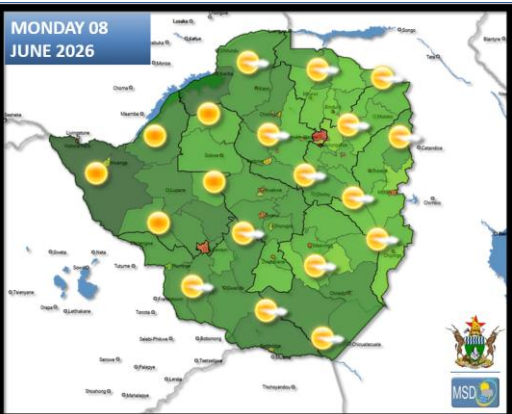

WEATHER OUTLOOK FOR: MONDAY 08 JUNE 2026

Countrywide: Mostly sunny and warm by day with cold morning and evening conditions. Slight ground frost is likely in frost prone areas such as Gwanda, Matopos and Gweru.

Actions to Take:

- Monitor temperature within fowl runs and adjust accordingly, with advice from your local ABAO.
- Implement frost prevention measures where necessary, with advice from Agritex Officer