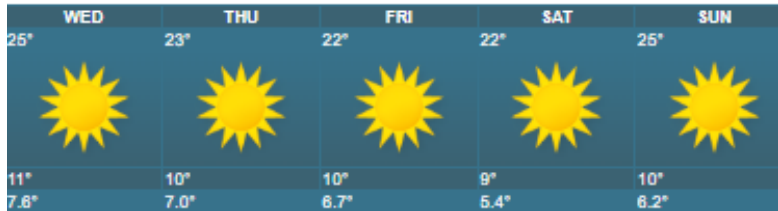

MAIN CITIES FORECAST: WEDNESDAY 24 JUNE – SUNDAY 28 JUNE 2026

BINDURA

BULAWAYO

CHINHOYI

GWANDA

GWERU

HARARE

KADOMA

KWEKWE

LUPANE

MARONDERA

MASVINGO

MUTARE

HOLIDAY RESORTS FORECAST: WEDNESDAY 24 JUNE – SUNDAY 28 JUNE 2026

BINGA

CHIMANIMANI

CHINHOYICAVES

GONAREZHOU

GREATZIMBABWE

HOTSPRINGS

HWANGENATPARK

KARIBA

MATOBO

NYANGA