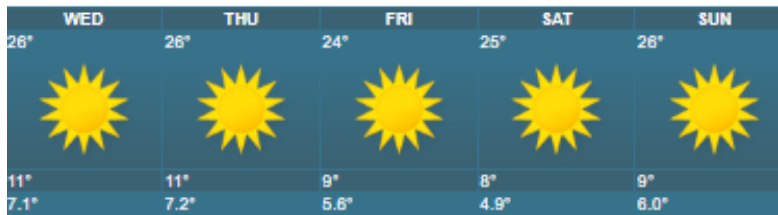

MAIN CITIES FORECAST: WEDNESDAY 24 JUNE – SUNDAY 28 JUNE 2026

BINDURA

BULAWAYO

CHINHOYI

GWANDA

GWERU

HARARE

KADOMA

KWEKWE

LUPANE

MARONDERA

MASVINGO

MUTARE

HOLIDAY RESORTS FORECAST: WEDNESDAY 24 JUNE – SUNDAY 28 JUNE 2026

BINGA

CHIMANIMANI