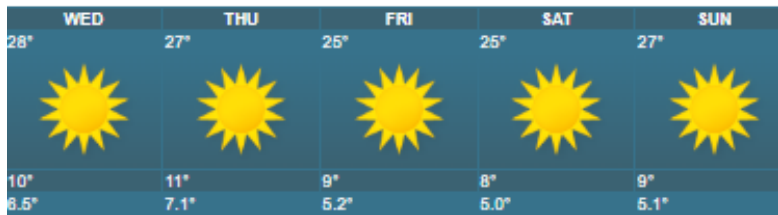

MAIN CITIES FORECAST: WEDNESDAY 24 JUNE – SUNDAY 28 JUNE 2026

BINDURA

BULAWAYO

CHINHOYI

GWANDA

GWERU

HARARE

KADOMA

KWEKWE

LUPANE

MARONDERA

MASVINGO

MUTARE

HOLIDAY RESORTS FORECAST: WEDNESDAY 24 JUNE – SUNDAY 28 JUNE 2026

BINGA

CHIMANIMANI