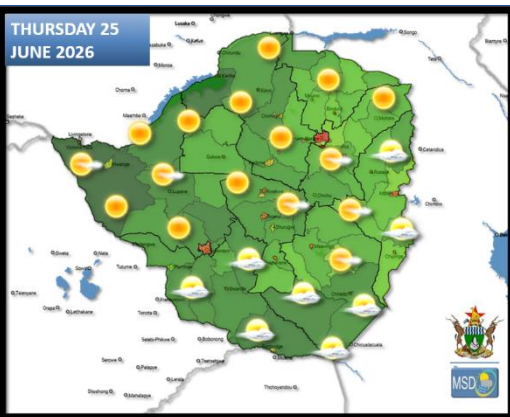

FORECAST FOR TOMORROW: WEDNESDAY 24 JUNE 2026

Masvingo, Manicaland, and Mashonaland East Provinces:

Partly cloudy and cold at first, becoming mostly sunny and mild as the day progresses. Cold towards evening.

Actions to Take:

- Keep warm, especially overnight.
- If there is need to use a brazier or fire indoors, ensure that the room is well ventilated.

Matabeleland South, Bulawayo Metropolitan, Matabeleland North, Midlands, Harare Metropolitan, Mashonaland West and Central Provinces:

WEATHER OUTLOOK FOR: THURSDAY 25 JUNE 2026

Bulawayo Metropolitan, Matabeleland North, Midlands, Harare Metropolitan, northern parts of Masvingo, and all Mashonaland Provinces:

Cold and clear in the morning with ground frost in areas such as **Lupane, Matopos Gweru and Wedza**, becoming mild by the afternoon. Expect cold overnight conditions.