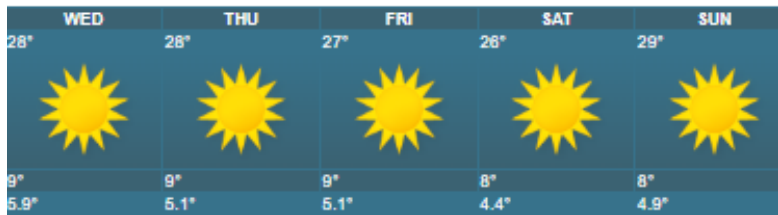

MAIN CITIES FORECAST: WEDNESDAY 24 JUNE – SUNDAY 28 JUNE 2026

BINDURA

BULAWAYO

CHINHOYI

GWANDA

GWERU

HARARE

KADOMA

KWEKWE

LUPANE

MARONDERA

MASVINGO

MUTARE

HOLIDAY RESORTS FORECAST: WEDNESDAY 24 JUNE – SUNDAY 28 JUNE 2026

BINGA

CHIMANIMANI