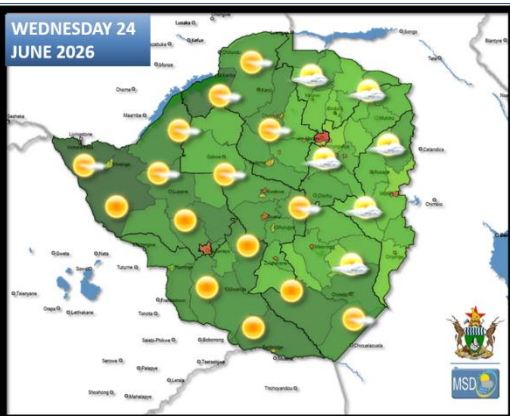

SATELLITE-BASED GLANCE INTO TODAY, TUESDAY 23 JUNE 2026

Cold morning conditions prevailed over much of the country today under mostly clear skies, while slight ground frost was recorded in **Matopos (2°C)** and **Chivhu (1°C)** districts.

As the day progressed, it became mild in all areas with scattered clouds developing in the northern half of the country, although temperatures declined towards evening.

09 DAYS TO GO TO,
FRIDAY, 3 JULY 2026
FIRST FRIDAY IN JULY

FORECAST FOR TOMORROW: WEDNESDAY 24 JUNE 2026

Masvingo, Manicaland, and Mashonaland East Provinces:

Partly cloudy and cold at first, becoming mostly sunny and mild as the day progresses. Cold towards evening.