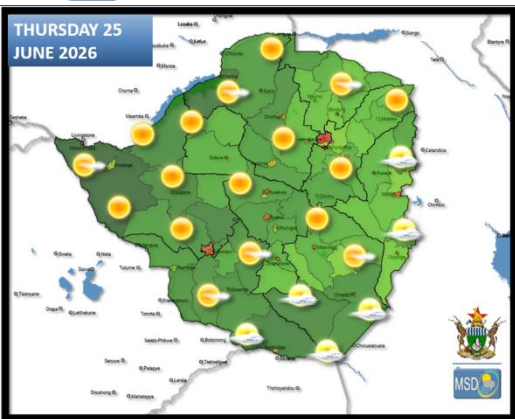

SATELLITE-BASED GLANCE INTO TODAY, WEDNESDAY 24 JUNE 2026

Clear skies and cold conditions were experienced across the country this morning with slight ground frost observed in **Nyanga (0°C)**. By afternoon, it became mostly sunny and mild in all areas.

Meanwhile, relatively cool winds from the south-east coast of Southern Africa are slowly strengthening.

08 DAYS TO GO TO,
FRIDAY, 3 JULY 2026
FIRST FRIDAY IN JULY

FORECAST FOR TOMORROW: THURSDAY 25 JUNE 2026

Bulawayo Metropolitan, Matabeleland North, Midlands, Harare Metropolitan, northern parts of Masvingo, and all Mashonaland Provinces:

Actions to Take:

Clear skies and cold morning conditions with slight to moderate ground frost in areas such as Plumtree, Gweru, Wedza and Rusape. Mild by the afternoon becoming cold overnight.

Matabeleland South, southern parts of Masvingo and Manicaland Provinces:

Actions to Take

Cold and clear morning conditions with slight to moderate ground frost in Gwanda and Matopos. Mostly sunny and mild by day, becoming partly cloudy and cold with light winds towards evening.