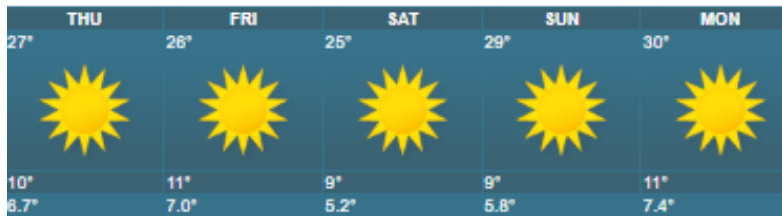

LUPANE

MARONDERA

MASVINGO

MUTARE

HOLIDAY RESORTS FORECAST: THURSDAY 25 JUNE – MONDAY 29 JUNE 2026

BINGA

CHIMANIMANI

CHINHOYICAVES

GONAREZHOU

GREATZIMBABWE

HOTSPRINGS

HWANGENATPARK

KARIBA

MATOBO

NYANGA

VICFALLS