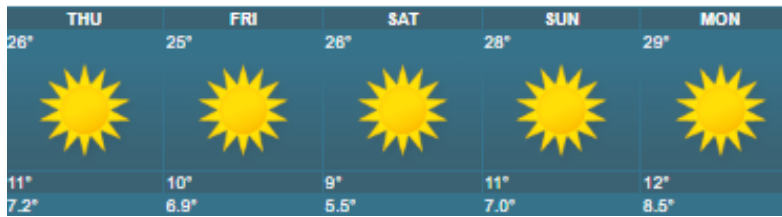

LUPANE

MARONDERA

MASVINGO

MUTARE

HOLIDAY RESORTS FORECAST: THURSDAY 25 JUNE – MONDAY 29 JUNE 2026

BINGA

CHIMANIMANI

CHINHOYICAVES

GONAREZHOU

GREATZIMBABWE

HOTSPRINGS

HWANGENATPARK

KARIBA

MATOBO

NYANGA

VICFALLS