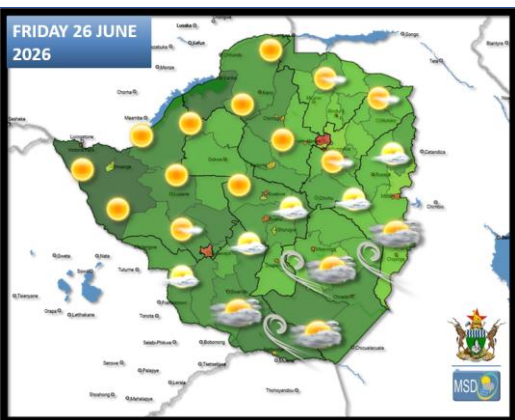

SATELLITE-BASED GLANCE INTO TODAY, WEDNESDAY 24 JUNE 2026

Clear skies and cold conditions were experienced across the country this morning with slight ground frost observed in **Nyanga (0°C)**. By afternoon, it became mostly sunny and mild in all areas.

Bulawayo Metropolitan, Matabeleland North, Midlands, Harare Metropolitan, northern parts of Masvingo, and all Mashonaland Provinces:

Actions to Take:

Clear skies and cold morning conditions with slight to moderate ground frost in areas such as Plumtree, Gweru, Wedza and Rusape. Mild by the afternoon becoming cold overnight.

Matabeleland South, southern parts of Masvingo and Manicaland Provinces:

Actions to Take

Cold and clear morning conditions with slight to moderate ground frost in Gwanda and Matopos. Mostly sunny and mild by day, becoming partly cloudy and cold with light winds towards evening.

Matabeleland South, Bulawayo Metropolitan, Manicaland, southern parts of Midlands, Masvingo Provinces:

Actions to Take:

Windy and cool with brief cloudy periods for much of the day in districts such as Chiredzi, Chipinge, Gwanda and Beitbridge.